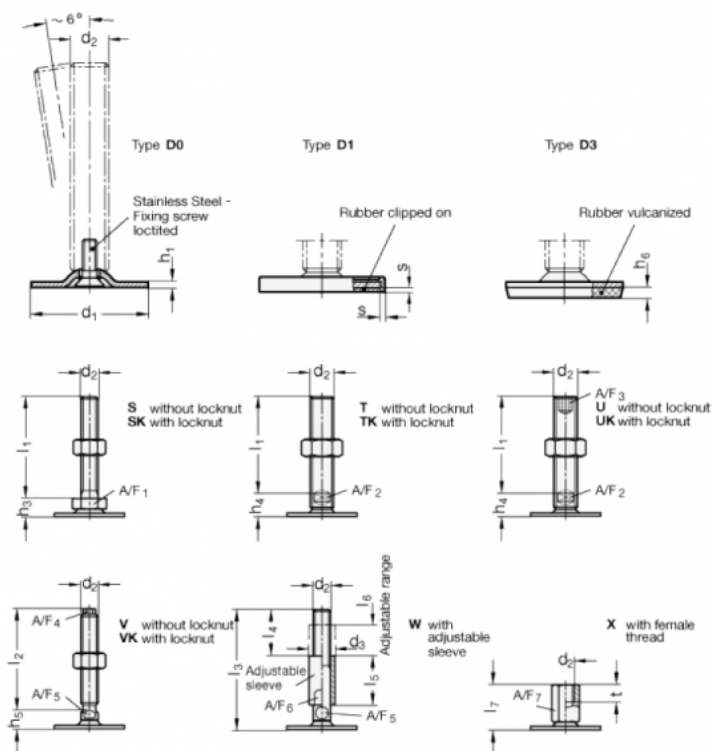

Data Sheet

Article number: 204180M16150D0UK

Description: E+G levelling foot
GN 41-80-M16-150-D0-UK

Note: UK With nut, Hexagon socket at the top, Wrench flat at the bottom

Measures

A/F2 = 12

s =

A/F3 = 8

d1 = 80

d2 = M16

h1 = 3

h4 = 18

h6 =

l1 = 150